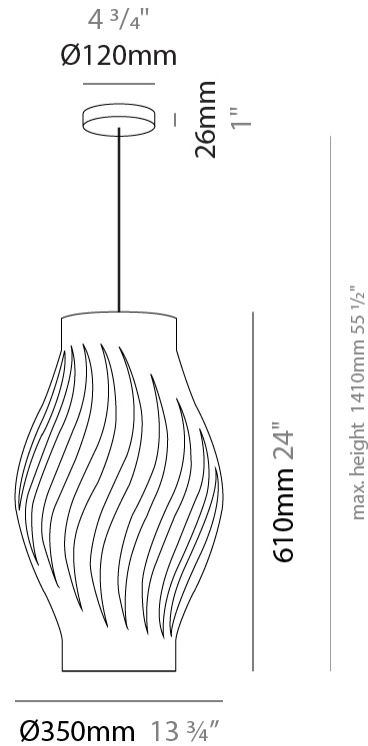

PROJECT	
TYPE	
SPECIFIER	
QUANTITY	
DATE	

HELIOS LONG SUSPENSION

D61031-

base number   Finish
Options

1. To build a product code in our configurator select the specify button on the base model # product page
2. To build a manual product code on this datasheet choose from the options listed below in blue font and add the suffix to the base model #

GENERAL

Series: Helios
Subseries: Helios Long
Brand: Linea Zero
Division: Design
Mounting Type: Suspension
Mounting Location: Ceiling
Subcategory: Pendant

PHYSICAL

Shape: Abstract
Diameter (mm): 350
Diameter (in): 13 3/4
Height (mm): 610
Height (in): 24
Max. Overall Height (mm): 1410
Max. Overall Height (in): 55 1/2
Light Distribution: Downlight
Diffuser: Polilux™ Shade - See Finish Options
Fixture Finish: WHI / BLK / PBL / POR / PGN / COP / NGD / PKM / SIL
Fixture Material: Polilux™/ Metal holder

ELECTRICAL

Number of Lamps: 1
Lamp Type: LED Retrofit
Bulb Included: Bulb Not Included
Max. Wattage Per Lamp (W): 7
Lamp Base: E26
Input Voltage (V): 120
Upon Request: 277Vac / GU24

LED

OPTICAL

RATINGS AND CERTIFICATIONS

Certified By: Certified for North American Standards
IP rating: IP20