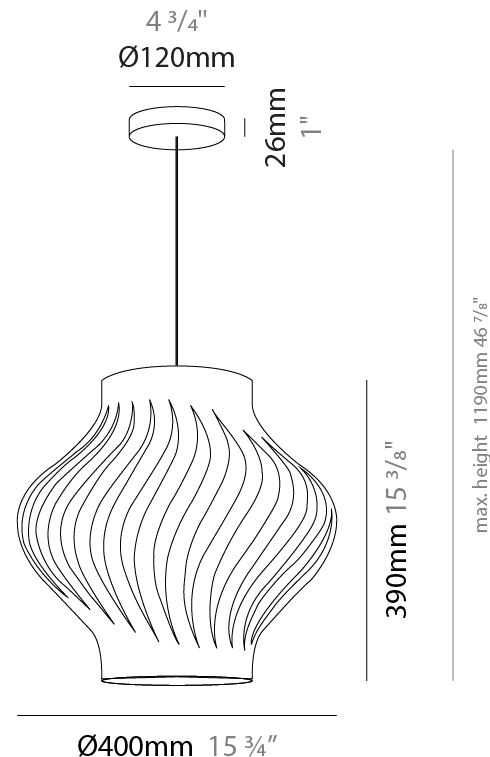

PROJECT	_____
TYPE	_____
SPECIFIER	_____
QUANTITY	_____
DATE	_____

HELIOS SHELL SUSPENSION

D61030-

base number   Finish
Options

1. To build a product code in our configurator select the specify button on the base model # product page
2. To build a manual product code on this datasheet choose from the options listed below in blue font and add the suffix to the base model #

GENERAL

Series: Helios
Subseries: Helios Shell
Brand: Linea Zero
Division: Design
Mounting Type: Suspension
Mounting Location: Ceiling
Subcategory: Pendant

PHYSICAL

Shape: Abstract
Diameter (mm): 400
Diameter (in): 15 3/4
Height (mm): 390
Height (in): 15 3/8
Max. Overall Height (mm): 1190
Max. Overall Height (in): 46 7/8
Light Distribution: Omnidirectional
Diffuser: Polilux™ Shade - See Finish Options
[Fixture Finish: WHI / BLK / PBL / POR / PGN / COP / NGD / PKM / SIL](#)
Fixture Material: Polilux™/ Metal holder
Cable Details: Cable length 31"

ELECTRICAL

Number of Lamps: 1
Lamp Type: LED Retrofit
Bulb Included: Bulb Not Included
Max. Wattage Per Lamp (W): 7
Lamp Base: E26
Input Voltage (V): 120
Upon Request: 277Vac / GU24

LED

OPTICAL

RATINGS AND CERTIFICATIONS

Certified By: Certified for North American Standards
IP rating: IP20