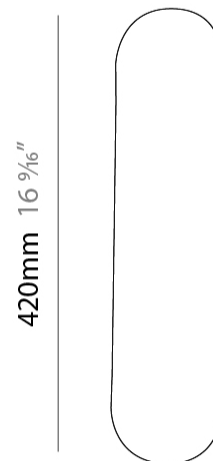

HELIOS SURFACE

D62029-

base number   Finish
Options

1. To build a product code in our configurator select the specify button on the base model # product page
2. To build a manual product code on this datasheet choose from the options listed below in blue font and add the suffix to the base model #

GENERAL

Series: Helios
Brand: Linea Zero
Division: Design
Mounting Type: Surface
Mounting Location: Ceiling
Subcategory: Ambient

PHYSICAL

Shape: Cylinder
Length (mm): 110
Length (in): 4 ⁵/₁₆
Width (mm): 90
Width (in): 3 ⁹/₁₆
Height (mm): 420
Height (in): 16 ⁵/₁₆
Light Distribution: Direct / Indirect
Diffuser: Polilux™ Shade - See Finish Options
Fixture Finish: WHI / BLK / PBL / POR / PGN / COP / NGD / PKM / SIL
Fixture Material: Polilux™/ Metal holder

ELECTRICAL

Number of Lamps: 2
Lamp Type: LED Retrofit
Bulb Included: Bulb Not Included
Max. Wattage Per Lamp (W): 7
Lamp Base: E26
Input Voltage (V): 120
Upon Request: 277Vac / GU24

LED

OPTICAL

RATINGS AND CERTIFICATIONS

Certified By: Certified for North American Standards
IP rating: IP20

PROJECT	_____
TYPE	_____
SPECIFIER	_____
QUANTITY	_____
DATE	_____