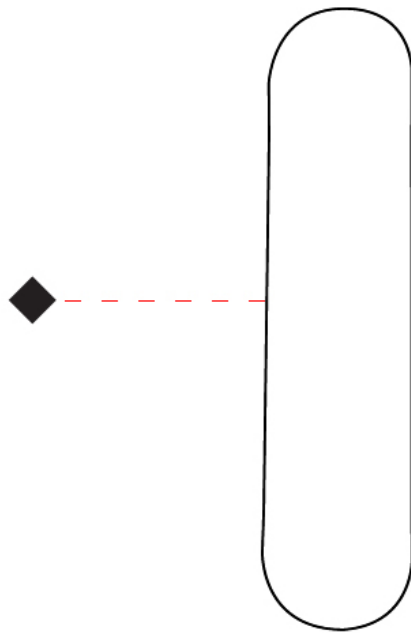

D62029-

PROJECT

TYPE

SPECIFIER

QUANTITY

DATE