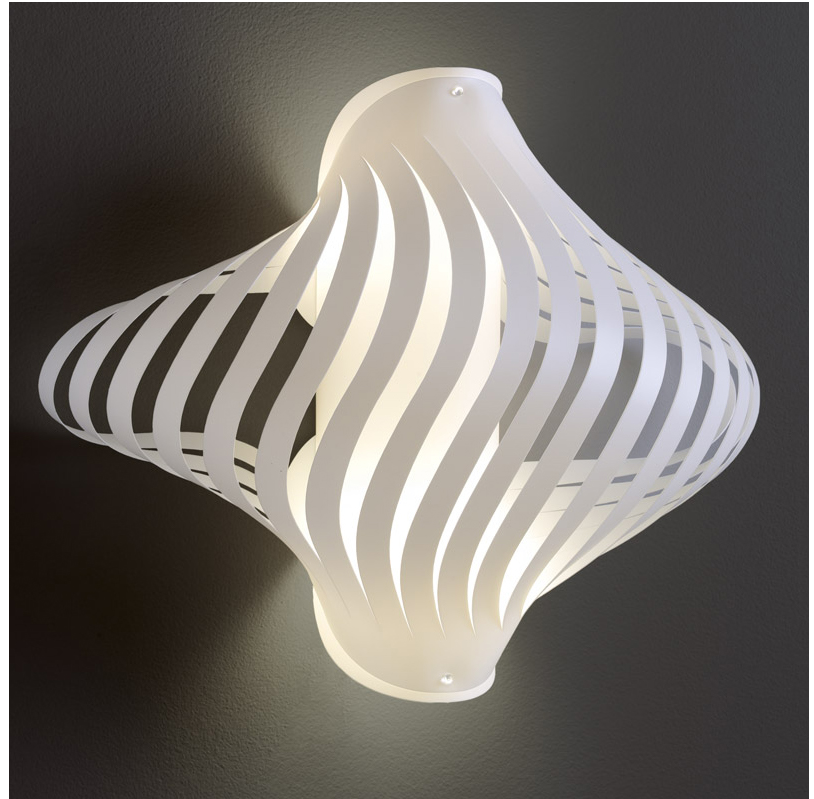

PROJECT	_____
TYPE	_____
SPECIFIER	_____
QUANTITY	_____
DATE	_____

HELIOS SURFACE

D62026-

base number   Finish
Options

1. To build a product code in our configurator select the specify button on the base model # product page
2. To build a manual product code on this datasheet choose from the options listed below in blue font and add the suffix to the base model #

GENERAL

Series: Helios
Brand: Linea Zero
Division: Design
Mounting Type: Surface
Mounting Location: Ceiling
Subcategory: Ambient

PHYSICAL

Shape: Abstract
Length (mm): 520
Length (in): 20 1/2
Width (mm): 260
Width (in): 10 1/4
Height (mm): 420
Height (in): 16 9/16
Light Distribution: Downlight
Diffuser: Polilux™ Shade - See Finish Options
Fixture Finish: WHI / BLK / PBL / POR / PGN / COP / NGD / PKM / SIL
Fixture Material: Polilux™/ Metal holder

ELECTRICAL

Number of Lamps: 2
Lamp Type: LED Retrofit
Bulb Included: Bulb Not Included
Max. Wattage Per Lamp (W): 7
Lamp Base: E26
Input Voltage (V): 120
Upon Request: 277Vac / GU24

LED

OPTICAL

RATINGS AND CERTIFICATIONS

Certified By: Certified for North American Standards
IP rating: IP20